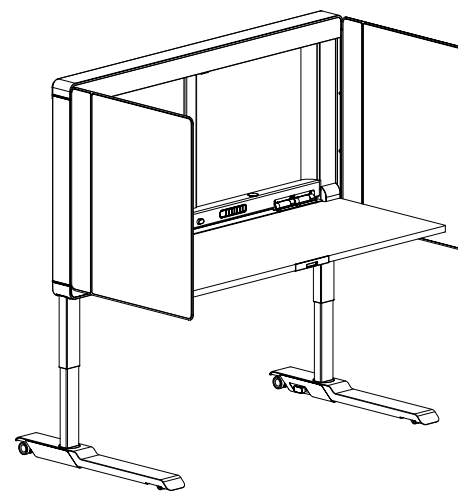

# Amobi Desk

2 mobile / foldable desk options

Optional monitor arms, modesty panels and LED lights are also available for Amobi Desk.

Amobi Desk/One

Amobi Desk/Focus

**Amobi Desks** are mobile workstations that arrive pre-assembled and easily transport and fold up to store when not in use. Choose **Desk/One** for an open workstation or **Desk/Focus** with magnetic side panels that offer additional privacy.