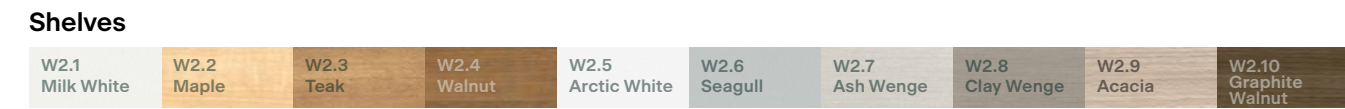

Amobi Team Finishes