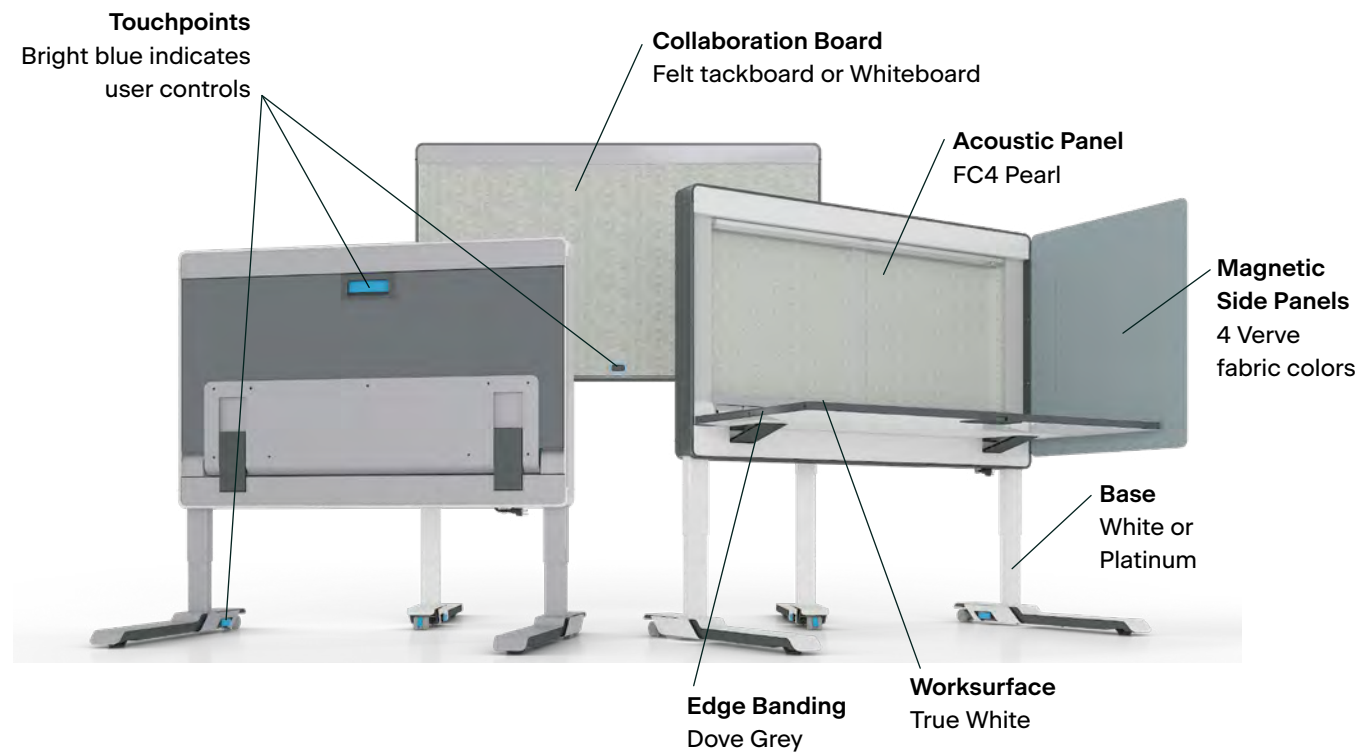

Amobi Desk Finishes

* Collaboration boards only

Amobi Team Finishes