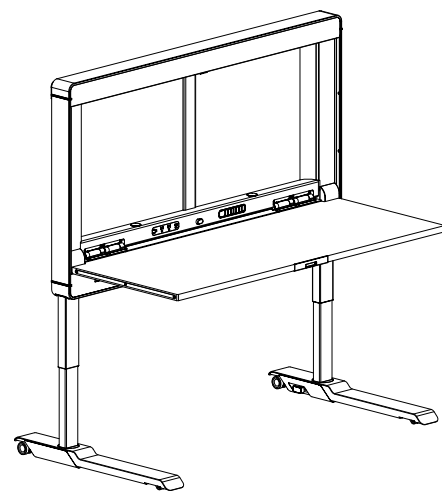

# Amobi Desk

2 mobile / foldable desk options

Optional monitor arms, modesty panels and LED lights are also available for Amobi Desk.

Amobi Desk/One

Amobi Desk/Focus

**Amobi Desks** are mobile workstations that arrive pre-assembled and easily transport and fold up to store when not in use. Choose **Desk/One** for an open workstation or **Desk/Focus** with magnetic side panels that offer additional privacy.