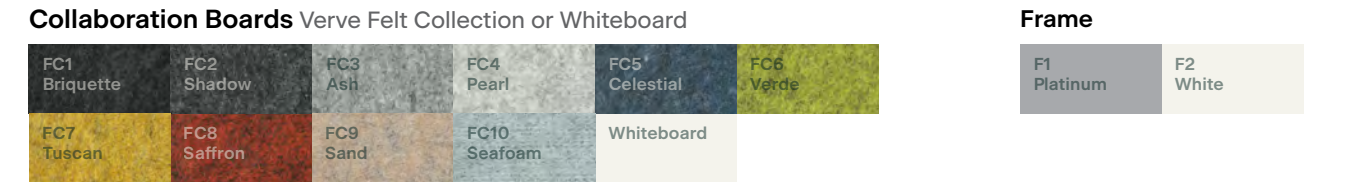

Amobi Team Finishes