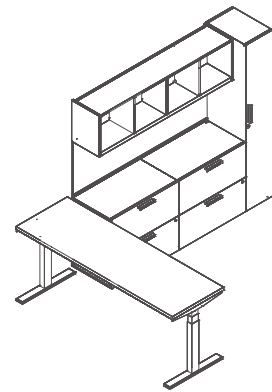

Calibrate Countdown Office 2