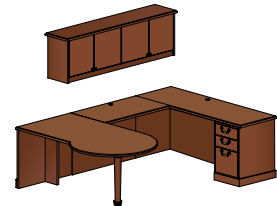

u-unit with p-top desk and wall mounted storage
overall dimensions
108"W 73"D 72"H