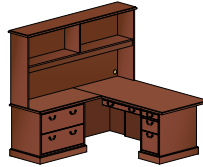

L-unit with open overhead storage
overall dimensions
84"W 72"D 72"H