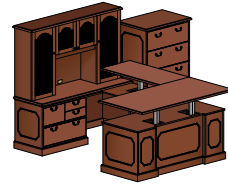

brogan

casegoods & conference

brogan

brogan

**Adjustable Height Private Office**

Traditional furniture adapted to meet modern demands, incorporating adjustable height workspaces for active work styles. Grille doors in antique brass or antique pewter with glass backing offer an executive feel while keeping readily accessible files visible. (Double pedestal desk with Ergo height adjustability, grille overhead doors, lateral file, and Harbor seating.)

overhead top detail

complementary tables

Brogan's collection includes tables from the meeting room to the waiting area. Conference tables complement its casegoods counterpart with cabriole legs or panel bases with picture frame molding. Occasional tables add simple charm with fluted legs and traditional edge profile.

brogan

**table desk with storage**  
overall dimensions  
72"W 114"D 72"H

**L-unit with glass overhead and bookcase**  
overall dimensions  
126"W 73"D 72"H

**u-unit with adjustable height desk and lateral file**  
overall dimensions  
132"W 120"D 72"H