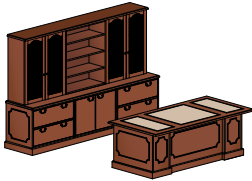

brogan

casegoods & conference

brogan

brogan

**Adjustable Height Private Office**

Traditional furniture adapted to meet modern demands, incorporating adjustable height workspaces for active work styles. Grille doors in antique brass or antique pewter with glass backing offer an executive feel while keeping readily accessible files visible. (Double pedestal desk with Ergo height adjustability, grille overhead doors, lateral file, and Harbor seating.)

overhead top detail

complementary tables

Brogan's collection includes tables from the meeting room to the waiting area. Conference tables complement its casegoods counterpart with cabriole legs or panel bases with picture frame molding. Occasional tables add simple charm with fluted legs and traditional edge profile.

brogan

**table desk with storage**  
overall dimensions  
72"W 114"D 72"H

**L-unit with glass overhead and bookcase**  
overall dimensions  
126"W 73"D 72"H

**u-unit with adjustable height desk and lateral file**  
overall dimensions  
132"W 120"D 72"H