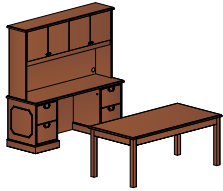

brogan

casegoods & conference

brogan

brogan

**Adjustable Height Private Office**

Traditional furniture adapted to meet modern demands, incorporating adjustable height workspaces for active work styles. Grille doors in antique brass or antique pewter with glass backing offer an executive feel while keeping readily accessible files visible. (Double pedestal desk with Ergo height adjustability, grille overhead doors, lateral file, and Harbor seating.)

overhead top detail

complementary tables

Brogan's collection includes tables from the meeting room to the waiting area. Conference tables complement its casegoods counterpart with cabriole legs or panel bases with picture frame molding. Occasional tables add simple charm with fluted legs and traditional edge profile.

brogan

**table desk with storage**  
overall dimensions  
72"W 114"D 72"H

**L-unit with glass overhead and bookcase**  
overall dimensions  
126"W 73"D 72"H

**u-unit with adjustable height desk and lateral file**  
overall dimensions  
132"W 120"D 72"H