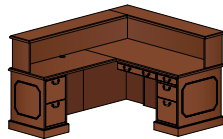

reception station
overall dimensions
78"W 66"D 46"H