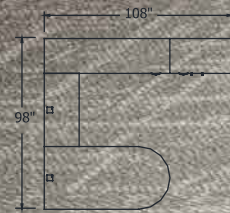

Configuration ma-c007

Furniture displayed Natural Maple, Satin Nickel HJA handles. Cyrus chair in Momentum upholstery Odyssey Cruise. Flint softseating in Momentum upholstery, Infinity Gull | Mobilier illustré en Érable naturel, poignées HJA Nickel satiné. Chaise Cyrus en tissu Momentum, Odyssey Cruise. Fauteuils Flint en tissu Momentum, Infinity Gull.