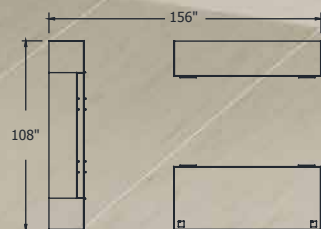

Refine the style of your office furniture by opting for wood mouldings and aluminum-framed doors with colored glass inserts. | *Raffinez le style de votre mobilier de bureau en optant pour des moulures de bois et des portes avec cadre d'aluminium et insertions de verre de couleur.*

Configuration ma-c002b

Furniture displayed in Smoked Walnut, Ocean Blue glass, Brushed Nickel H060 handles. Desk with curved minister front. *Mobilier illustré en Noyer fumé, verre Bleu océan, poignées H060 Nickel brossé. Bureau avec devant ministre courbé.*