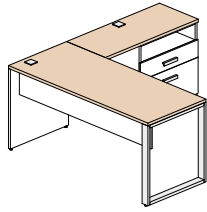

Configuration 2 **$1 650**