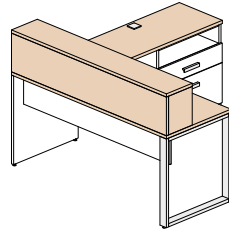

Configuration 6 **$2 028**