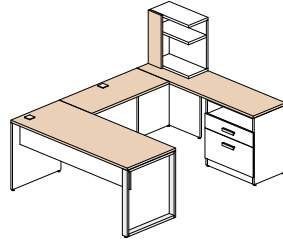

Configuration 5 **$2 425**