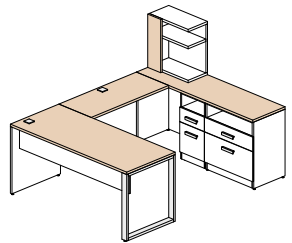

Configuration 12 **$2 993**