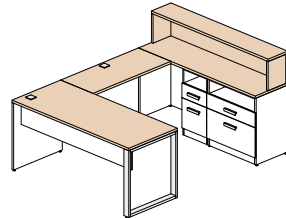

Configuration 13 **\$2 581**

Configuration 14 **\$2 959**

Configuration 15 **\$1 083**

Available finishes

The frame of the furniture is polar white (W), the following items may be of the following 5 colors: all surfaces, surface open hutch and front of the surface unit.