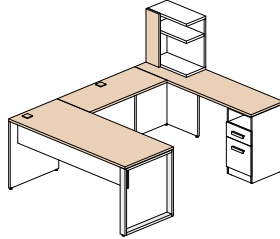

Configuration 7 **$2 273**