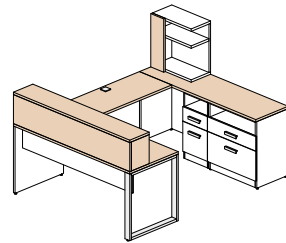

Configuration 10 **$3 371**