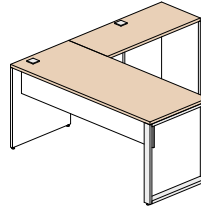

Configuration 13 **\$2 581**

Configuration 14 **\$2 959**

Configuration 15 **\$1 083**

Available finishes

The frame of the furniture is polar white (W), the following items may be of the following 5 colors: all surfaces, surface open hutch and front of the surface unit.