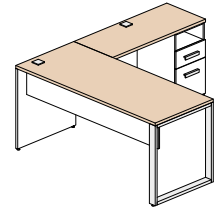

Configuration 4 **$1 498**