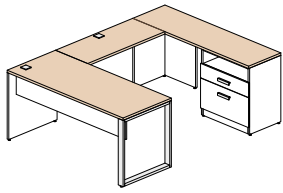

15 Knockouts at unbeatable prices

MANUFACTURED IN 3 WEEKS OR LESS

Configuration 1 **$2 013**