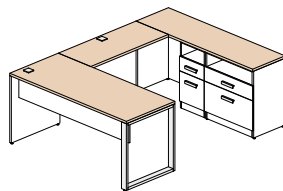

Configuration 13 **\$2 581**

Configuration 14 **\$2 959**

Configuration 15 **\$1 083**

Available finishes

The frame of the furniture is polar white (W), the following items may be of the following 5 colors: all surfaces, surface open hutch and front of the surface unit.