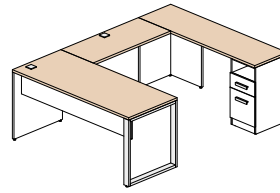

Configuration 3 **$1 861**