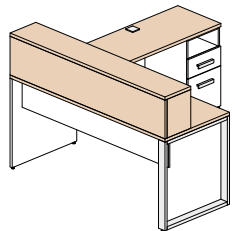

Configuration 8 **$1 876**