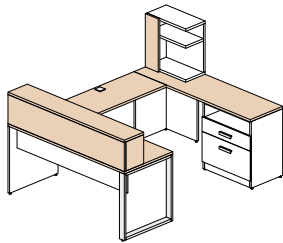

Configuration 9 **$2 803**