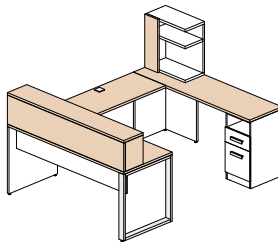

Configuration 11 **$2 651**