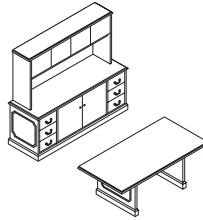

SCAN TO
CHECK OUT
94000 SERIES
ON HON.COM

Shown with Pillow-Soft® seating.

Form Meets Function

From the time you sit down with that first cup of coffee to the time you head home for dinner, you need a workspace designed around the way you get it all done - and that means a one-size-fits-all approach is a dealbreaker. The 94000 Series makes the most of your office real estate by offering a variety of desk sizes to streamline your productivity and savvy organizational options that keep you on task and on time. Plus, with U- or L-shaped configuration capabilities and a comprehensive storage selection that goes beyond filing cabinets - think hutches, bookcases, cabinets, and wardrobes - it's easy to balance the personal with the professional.

Shown with Invitation® seating.

Idea Starters

Desk/Credenza Workstations - 72"W X 102"D

Table/Credenza Workstations- 72"W X 102"D

Desk "L" Workstations - 66"W X 78"D

Desk "U" Workstations - 72"W X 108"D

Desks