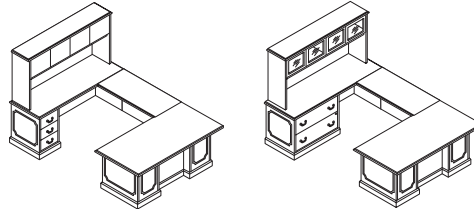

Shown with Invitation® seating.

Idea Starters

Desk/Credenza Workstations - 72"W X 102"D

Table/Credenza Workstations- 72"W X 102"D

Desk "L" Workstations - 66"W X 78"D

Desk "U" Workstations - 72"W X 108"D

Desks