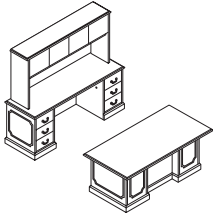

SCAN TO
CHECK OUT
94000 SERIES
ON HON.COM

Shown with Pillow-Soft® seating.

Form Meets Function

From the time you sit down with that first cup of coffee to the time you head home for dinner, you need a workspace designed around the way you get it all done - and that means a one-size-fits-all approach is a dealbreaker. The 94000 Series makes the most of your office real estate by offering a variety of desk sizes to streamline your productivity and savvy organizational options that keep you on task and on time. Plus, with U- or L-shaped configuration capabilities and a comprehensive storage selection that goes beyond filing cabinets - think hutches, bookcases, cabinets, and wardrobes - it's easy to balance the personal with the professional.

Shown with Invitation® seating.

Idea Starters

Desk/Credenza Workstations - 72"W X 102"D

Table/Credenza Workstations- 72"W X 102"D

Desk "L" Workstations - 66"W X 78"D

Desk "U" Workstations - 72"W X 108"D

Desks