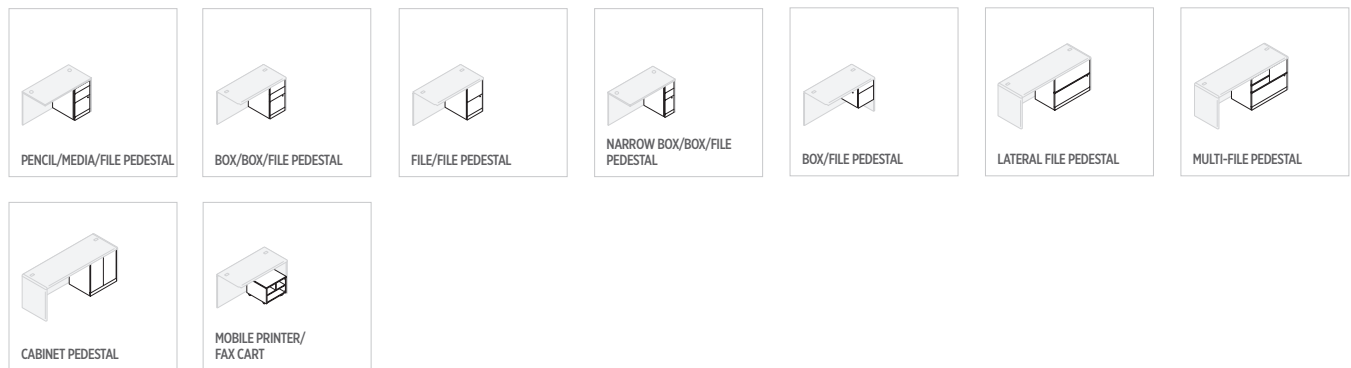

Modular and Mobile Pedestals

For use under desk, credenza and return shells; unfinished top and back