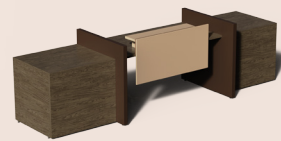

**DESK SHELL**  
Depths - 30 & 36 in  
Lengths - 24 - 60 in

**MAIN SURFACE & MODESTY**  
Depths - 30 & 36 in  
Lengths - 60 - 84 in

**FRAMELESS PANELS**  
Heights - 36 - 50 in  
Lengths - 30 - 43 in

**DESK RETURN**  
Depths - 24 - 30 in  
Lengths - 36 - 60 in

**DESK SHELL**  
Depths - 30 & 36 in  
Lengths - 24 - 60 in

**MAIN SURFACE**  
Depths - 30 & 36 in  
Lengths - 60 - 84 in

**PRIVACY SCREEN**  
Heights - 14, 21 & 28 in  
Lengths - 30 - 60 in

**MONITOR SUPPORT**  
Depths - 12 & 15 in  
Lengths - 30 - 48 in